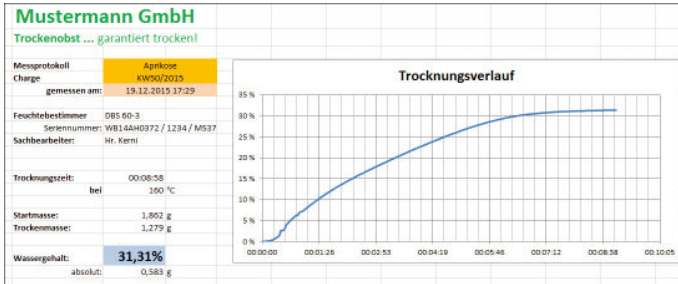

# KERN SCD-4.0-PRO-UPG

Software Balance Connection